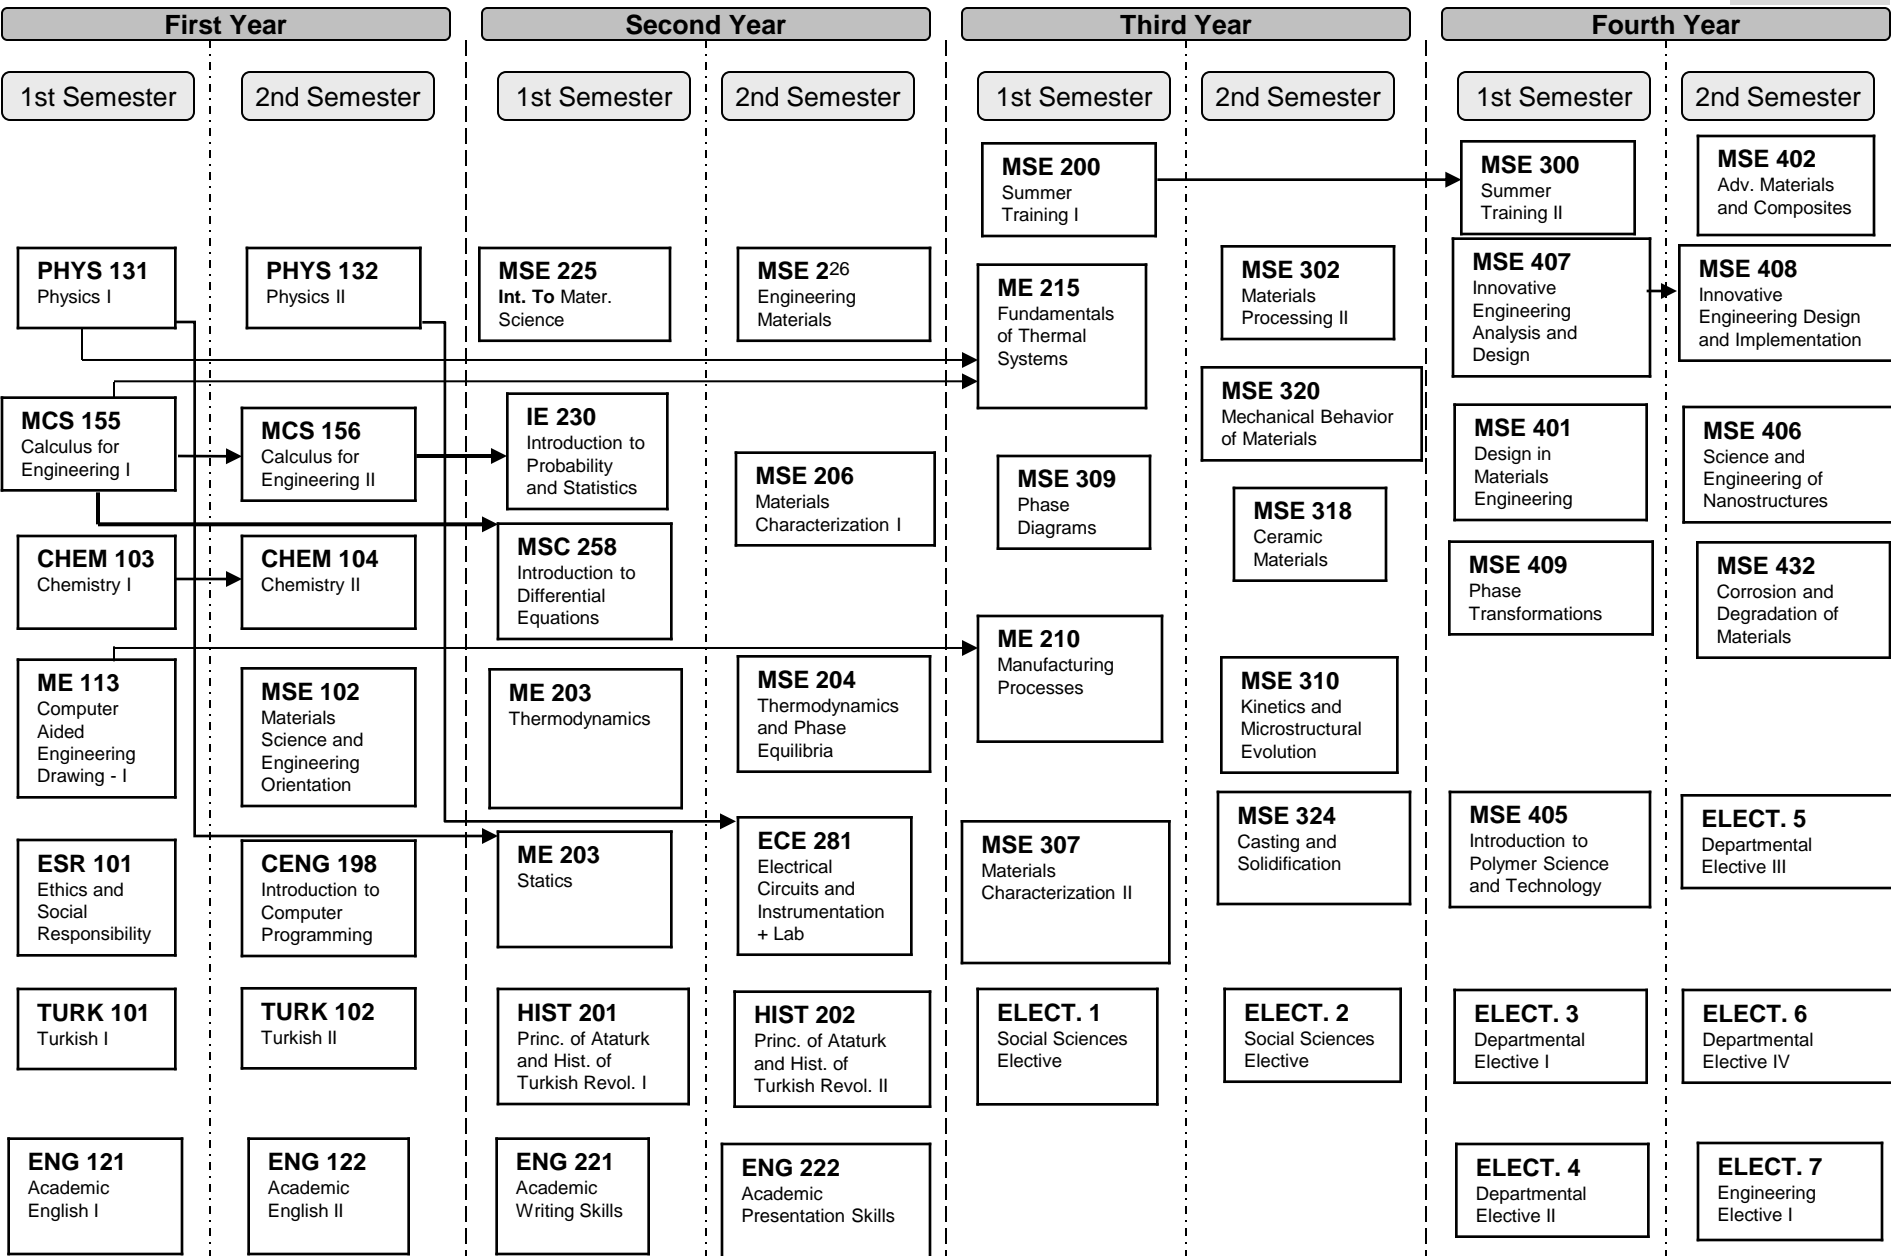

Materials Science and Engineering Prerequisites Flowchart

Special Prerequisites
MSE 200: MSE 201
MSE 300: MSE 200